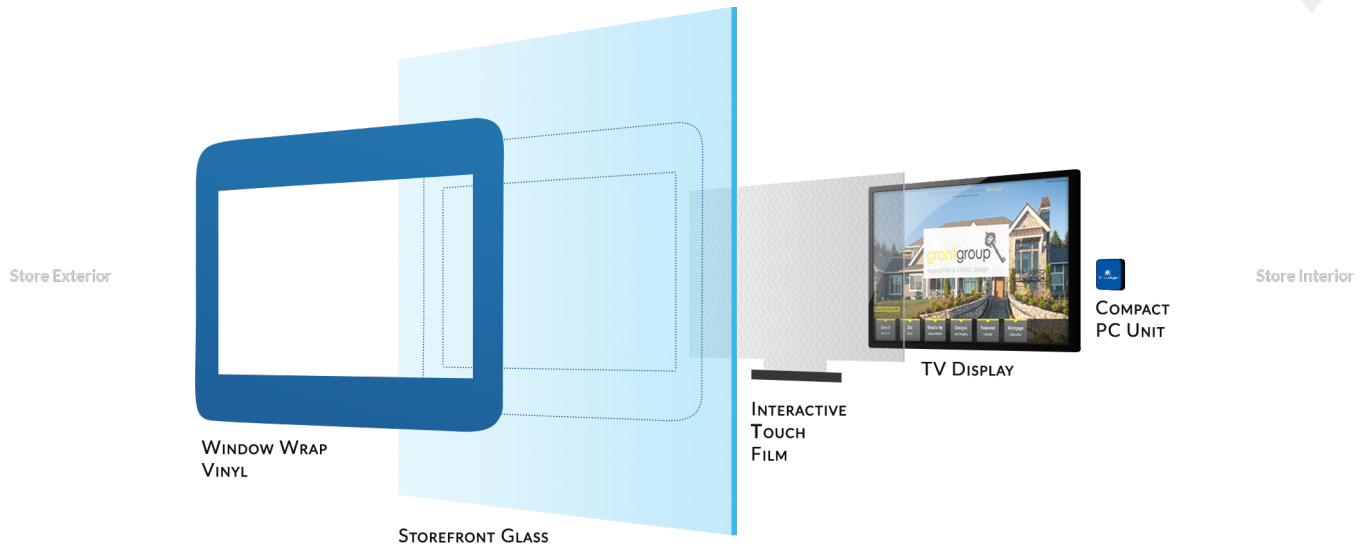

# WINDOWAGENT IN-WINDOW UNITS

The WindowAgent through-glass touch system applies to the inside of your storefront window and turns it into a touch screen that customers can use from the outside of your window.

The WindowAgent through-glass touch system stays safe with all of the technical components situated safely behind the window.

Through-glass touch screen technology continues to work despite weather conditions on glass.

## Details

Having an in-window unit for WindowAgent allows you to give the empty space in your office window a whole new purpose! By allowing users to interact through the glass, passersby will become enthralled with the ease of use.